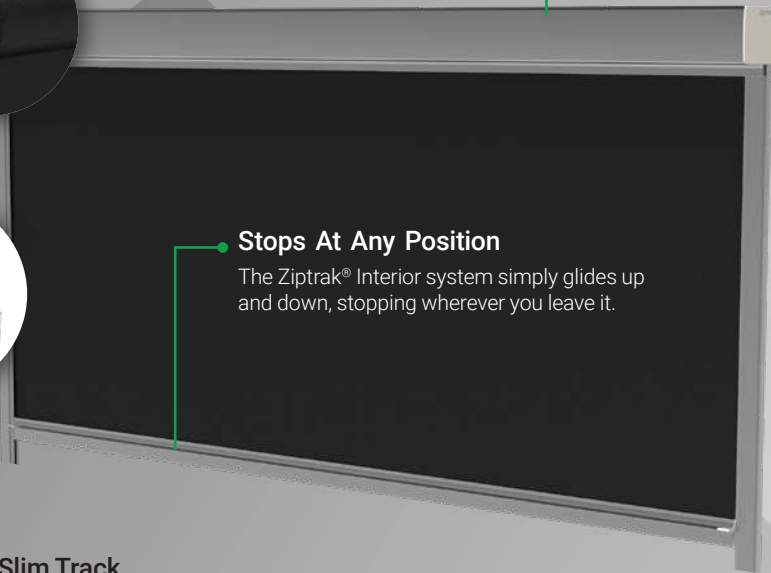

Ziptrak® Interior Summary

Key Dimensions (Per Blind)

Min. Width: 500mm

Max. Width: 3,000mm

Max. Height: 2,800mm

Fabric Requirements

180g/m² to 600g/m²

Channel & Track Width

32mm to 42mm

(allowance for out-of-square)

Slim Pelmet

75mm Pelmet for drops up to 1,700mm

95mm Pelmet for drops up to 3,000mm

Manual or Motorised

To operate your blinds, simply pull down, or push up. It's that easy!

For even greater convenience, opt for motorisation.

Slim Pelmet

As slim as 7.5cm for blind heights of up to 1.7m tall!

Stops At Any Position

The Ziptrak® Interior system simply glides up and down, stopping wherever you leave it.

Super Slim Track

Fabric edge is locked into small side tracks, providing superior light protection, and keeps pests out even with your windows open.

No Silicon Required!

With its foam technology, silicon application is not required, negating the need for reapplications. Ziptrak's foam does not affect the original wall finishing.