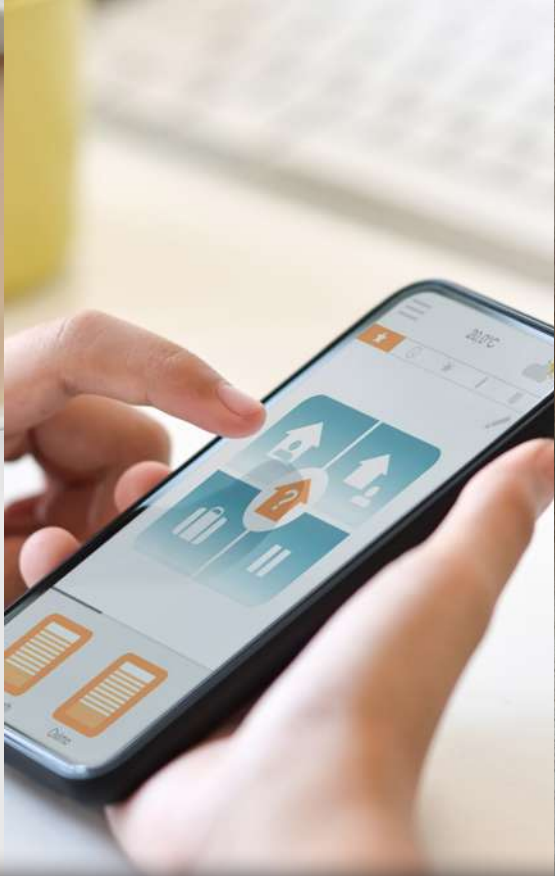

### **Ziptrak® Interior Blinds With Invisible / Window Grilles**

For those seeking to install invisible or window grilles, Ziptrak® Interior blinds can be installed with these grilles, and enhance the look of your home.

Manual  
**Fingertip Control**

Motorised  
**Remote Control**

**Mobile App**

**Voice Activation**

**Smart Home**

\* The above methods of operation may require the purchase of additional accessories.